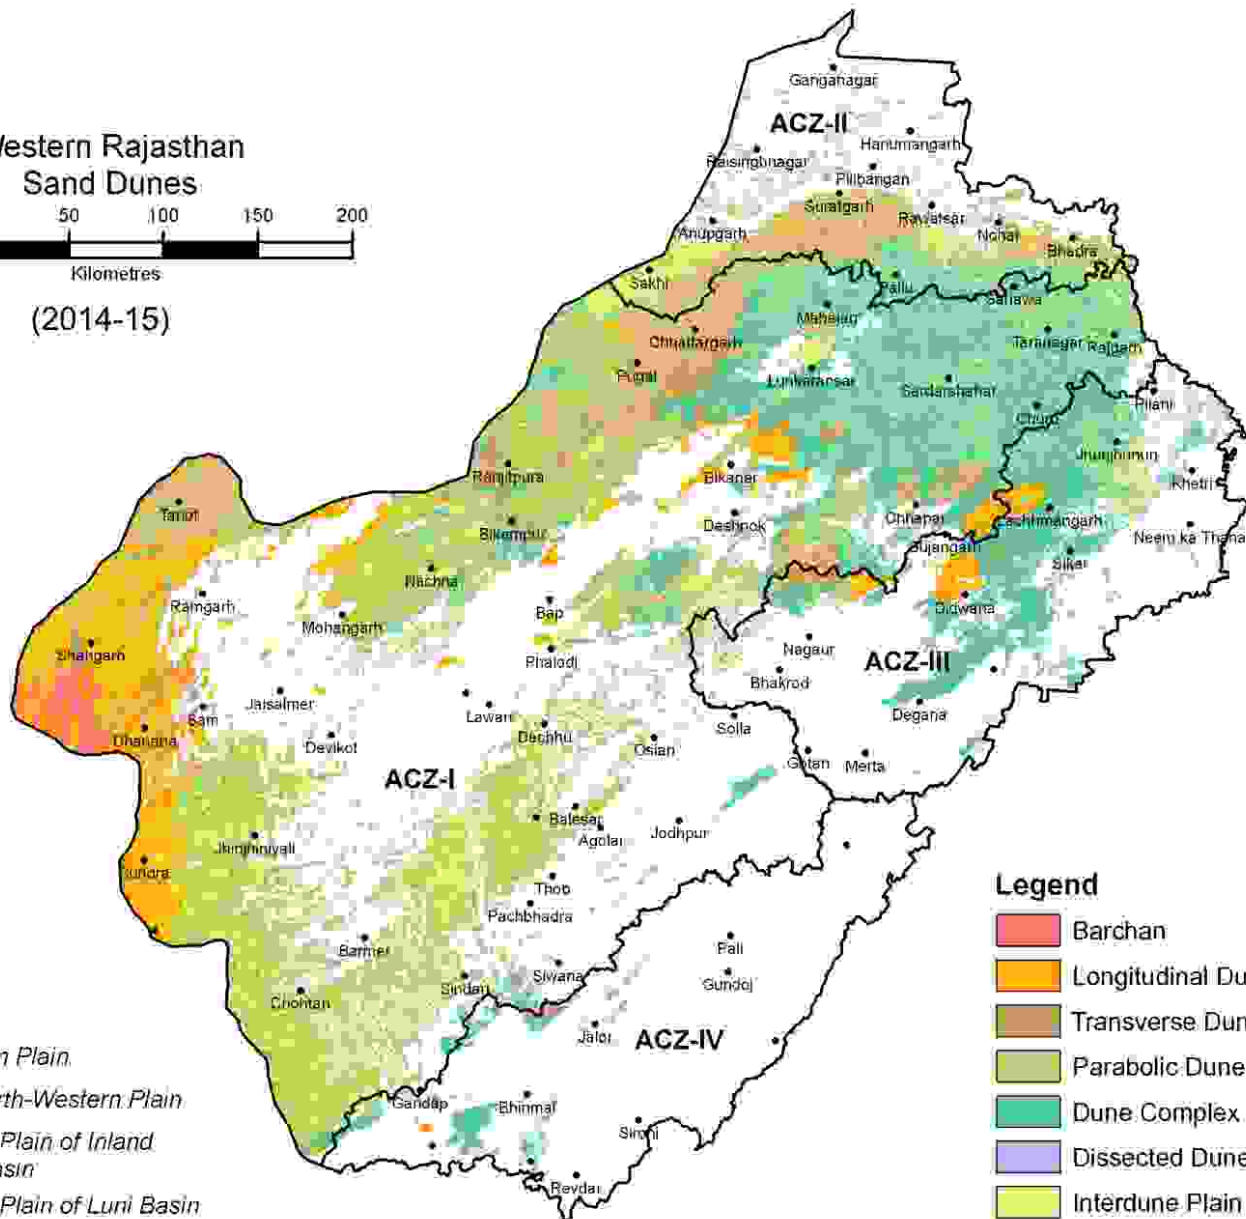

# Western Rajasthan Sand Dunes

(2014-15)

### Legend

- Barchan
- Longitudinal Dune
- Transverse Dune
- Parabolic Dune
- Dune Complex
- Dissected Dune Complex
- Interdune Plain

- ACZ-I :** Arid Western Plain
- ACZ-II :** Irrigated North-Western Plain
- ACZ-III :** Transitional Plain of Inland Drainage Basin
- ACZ-IV :** Transitional Plain of Luni Basin